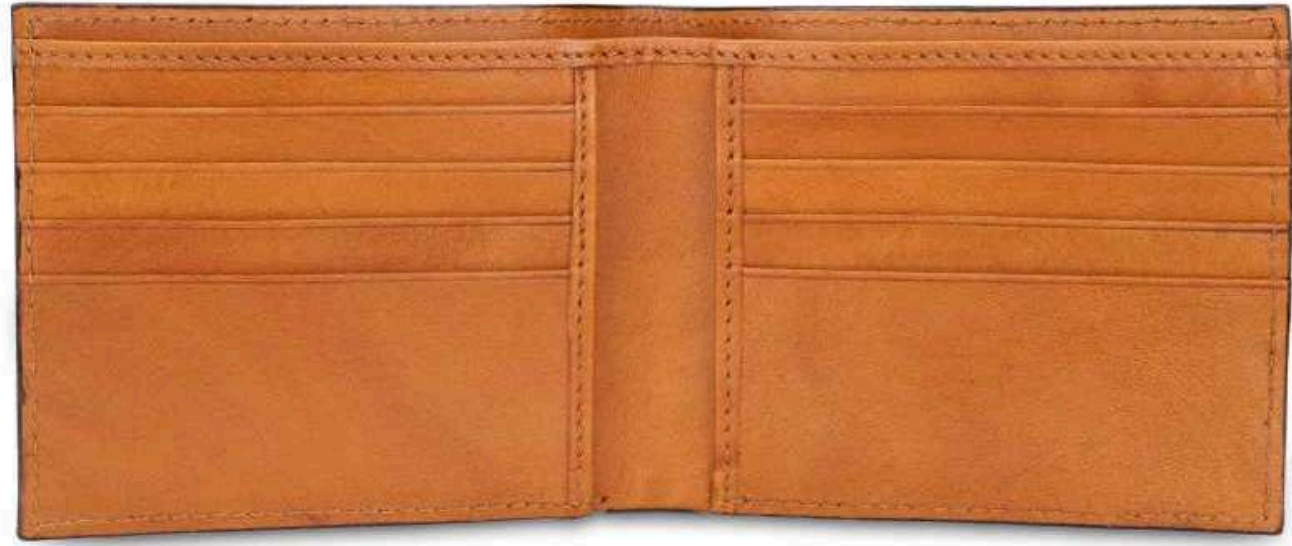

O T H E R S T Y L E S

customized

Length 3.2 inch

Height 4.5 inch

Height
8.5 CM

Length
11 CM

Height 7.5 Inch

Length 4 Inch