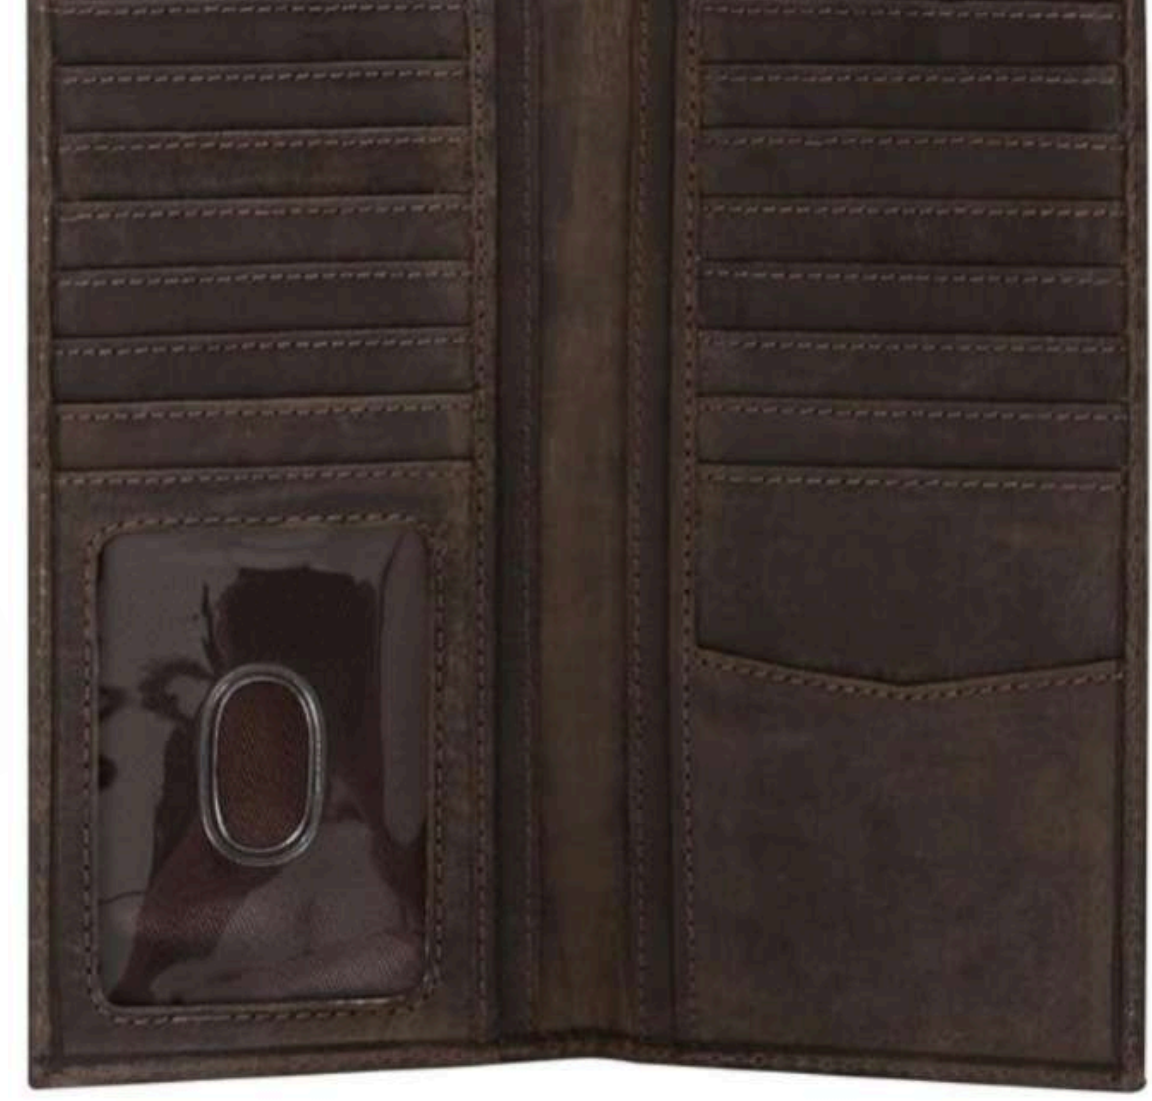

O T H E R S T Y L E S

customized

Length 3.2 inch

Height 4.5 inch

Height
8.5 CM

Length
11 CM

Height 7.5 Inch

Length 4 Inch